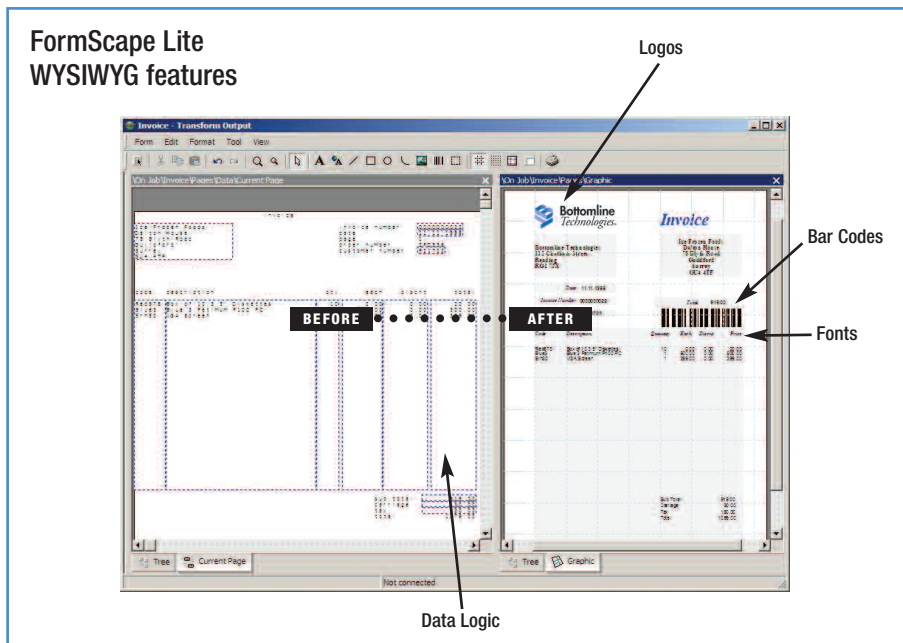

FormScape Lite WYSIWYG features

Document Design made Easy

FormScape Designer provides a user friendly and simple to use environment. Your application output is dragged and dropped into your design. With logos, colour, fonts, lines, barcodes plus everything else you need just a click away, transforming your documents couldn't be easier. Advanced features such as auto pagination or dynamic headers and footers are trouble-free within the full document preview.